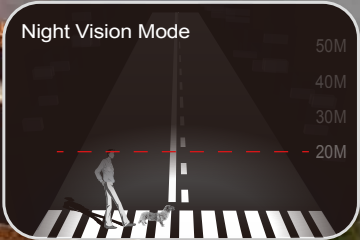

Full HD  
1080P

Full HD output with 1080P display standard for connection to HDTV

Playback

Live view, playback, and event alarm without missing any important information

Time bar

Advanced time bar for easy control and playback

Advanced motion schedule can manage email alerts easily

Advanced motion schedule can manage email alerts easily

**KGUARD Fulcolor** to provide excellent colorful images

Night vision up to 20m/65ft in total darkness

6mm fixed lens with 40 degrees viewing angle to monitor particular areas

Waterproof case to protect the camera and survive rainy days

600 TVL high resolution to make video clearer

Free "Kview" allows remote monitoring on your smartphones and tablets