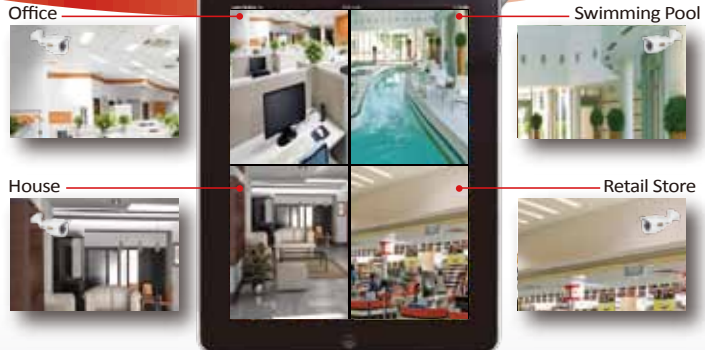

6mm fixed lens with 40 degrees viewing angle to monitor particular areas

Waterproof case to protect the camera and survive rainy days

600 TVL high resolution to make video clearer

Free "Kview" allows remote monitoring on your smartphones and tablets

**Free KView App Series for Remote Monitoring Anywhere**

Available for mobile devices, Mac and PC computers can download this App to monitor your home, office, children, or pets on your mobile devices while you are traveling on business or on vacation