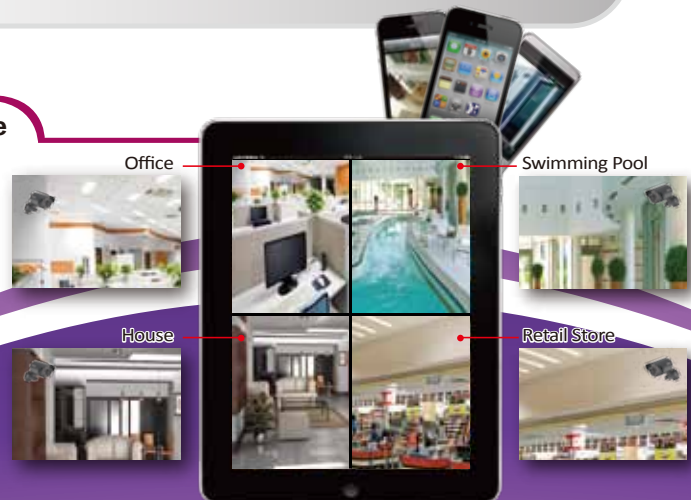

Free KView App Series for Remote Monitoring Anywhere

Available for mobile devices and PC computers can download this App to monitor your home, office, children, or pets on your mobile devices while you are traveling on business or on vacation

for
Smartphone
Tablet PC

for
Windows