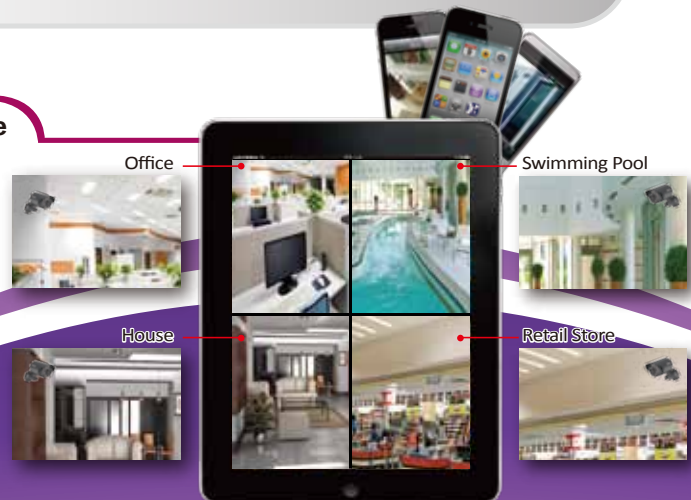

Free KView App Series for Remote Monitoring Anywhere

Available for mobile devices and PC computers can download this App to monitor your home, office, children, or pets on your mobile devices while you are traveling on business or on vacation

for
Smartphone
Tablet PC

for
Windows