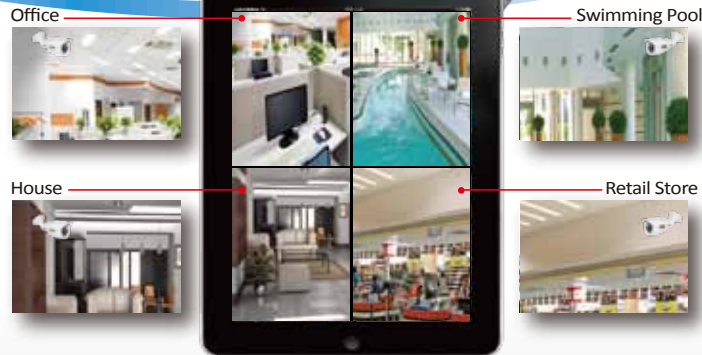

**KGUARD Fulcolor** to provide excellent colorful images

Night vision up to 20m/65ft in total darkness

6mm fixed lens with 40 degrees viewing angle to monitor particular areas

Waterproof case to protect the camera and survive rainy days

600 TVL high resolution to make video clearer

Free "Kview" allows remote monitoring on your smartphones and tablets

### Free KView App Series for Remote Monitoring Anywhere

Available for mobile devices, Mac and PC computers can download this App to monitor your home, office, children, or pets on your mobile devices while you are traveling on business or on vacation