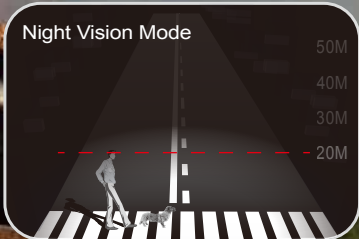

960H HD recording resolution quality is better than D1

Advanced time bar for easy control and playback

Full HD output with 1080P display standard for connection to HDTV

Advanced motion schedule can manage email alerts easily

**KGUARD Fulcolor** to provide excellent colorful images

Night vision up to 20m/65ft in total darkness

6mm fixed lens with 40 degrees viewing angle to monitor particular areas

Waterproof case to protect the camera and survive rainy days

600 TVL high resolution to make video clearer

Free "Kview" allows remote monitoring on your smartphones and tablets