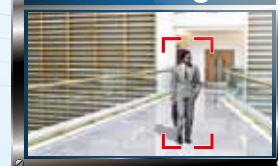

**Front Panel Touch
Technology**

Login
My KGUARD

Push Notification

Auto Tracking Camera

800 TVL Auto Tracking Camera

800 TVL super high resolution, **WDR** function, and up to **30m/100ft** night vision in total darkness with intelligent auto tracking to allow you to focus on important people and objects. The camera can automatically detect moving objects in its field of view and focus on that part of the picture to make it become larger and clearer.

standard

intelligent auto tracking

With WDR

Without WDR

No network setup required

Easy connection to the internet via QR code

Only 3 simple steps to setup. Just plug the DVR into the internet, download the KViewQR app and use the device to scan the QR code on your DVR. Once the scan is complete, you can use your device right away.