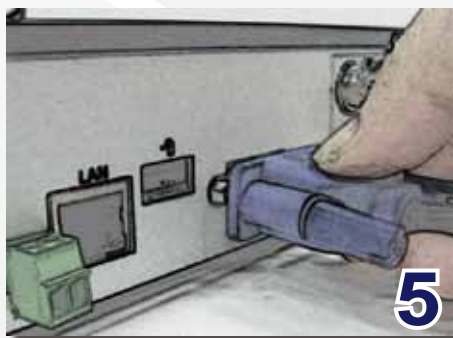

Day

Night

Easy DIY Installation

With just **6** steps you can setup the complete set of surveillance system for your home and office! No waiting time to secure your valuable assets!

Secure Your Assets

with ease and style!